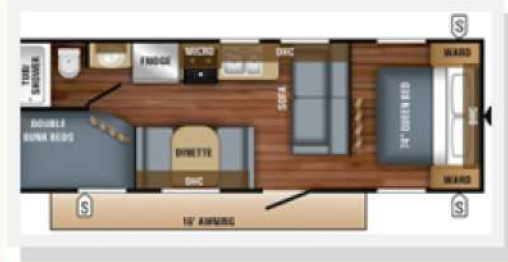

19' Jayco

$140 Daily
$210 Weekend

Looking for yard games to play while camping? We have those for rent too!

26' Jayco

$180 Daily
$270 Weekend

28' Jayco

$200 Daily
$300 Weekend

19' Starcraft Slide

$150 Daily
$225 Weekend

Tear Drop Little Guy

$90 Daily
$135 Weekend

24' Starcraft

$180 Daily
$270 Weekend